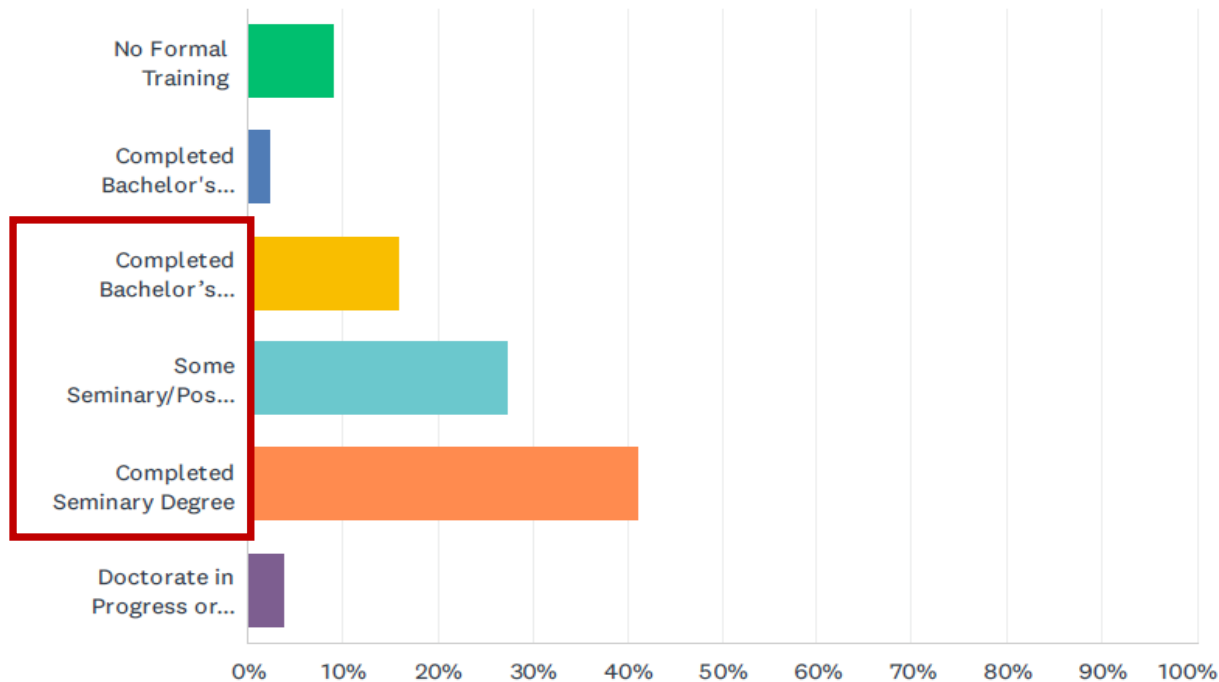

Survey Take Aways

Demographics

- 175 surveys were filled out
- Q1: Half have been here less than 5 years
- Q2: 84% said they were active members

Demographics

- Q3: 60% of respondents were women
- Q4: 54% were over 54 and 46% were younger

Demographics

- Q5: 50% were in a small group (no graph shown)
- Q6: 68% were involved in a ministry beyond church services

Q6 Are you involved in serving in a ministry of Calvary Baptist Church outside of attending services?

Answered: 174 Skipped: 2

Key Take Away Questions

Key Take Away Questions

Q16 What is your minimum amount of formal training you believe our new pastor should have? (Pick One)

Answered: 131 Skipped: 45

Key Take Away Questions

Q18 Do you have a preference concerning the age of our new pastor?
all that apply.

Answered: 134 Skipped: 42