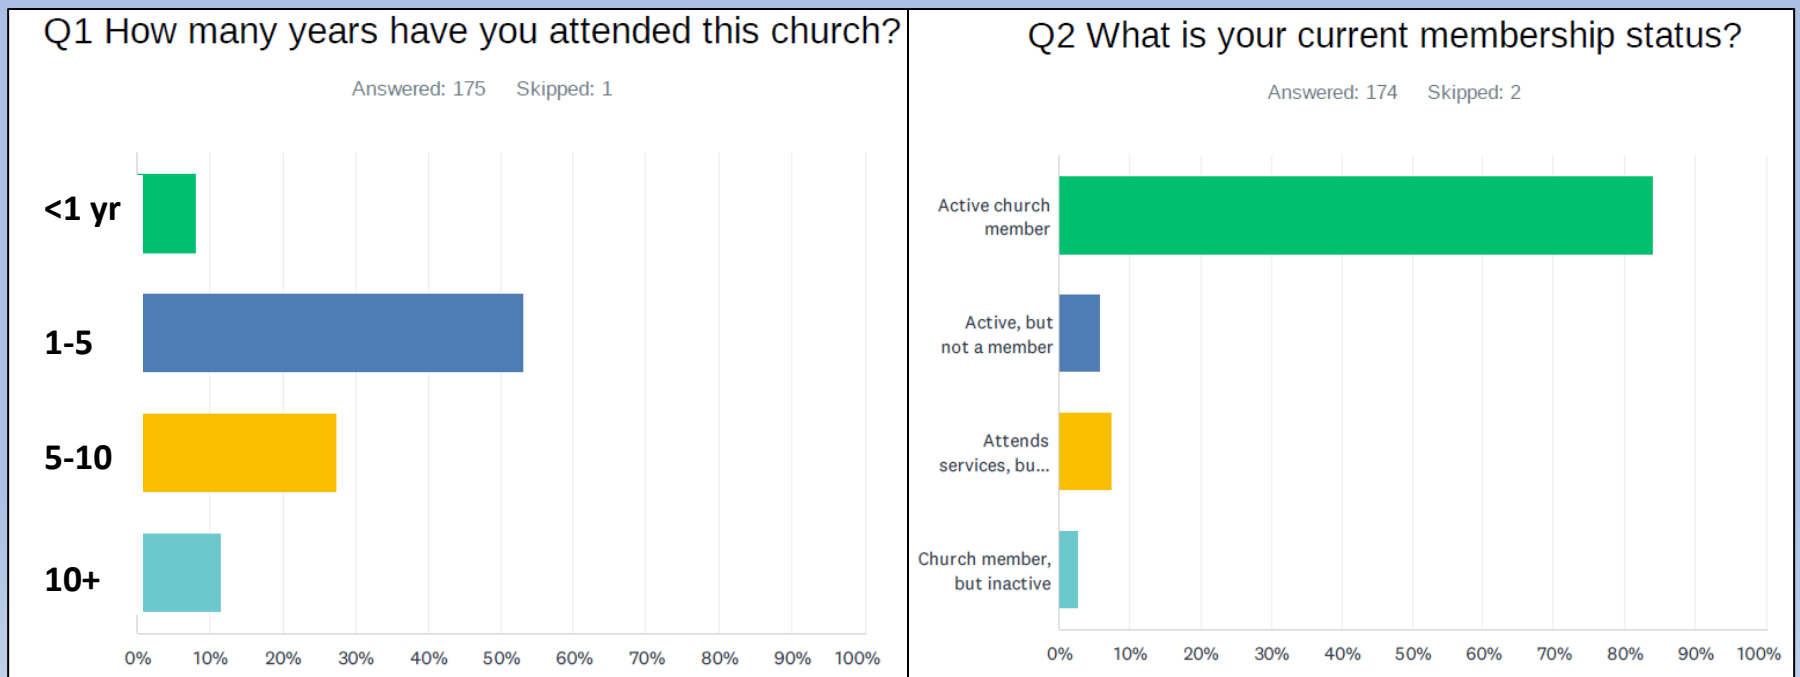

Survey Take Aways

Demographics

- 175 surveys were filled out
- Q1: Half have been here less than 5 years
- Q2: 84% said they were active members

Demographics

- Q3: 60% of respondents were women
- Q4: 54% were over 54 and 46% were younger

Demographics

- Q5: 50% were in a small group (no graph shown)
- Q6: 68% were involved in a ministry beyond church services

Q6 Are you involved in serving in a ministry of Calvary Baptist Church outside of attending services?