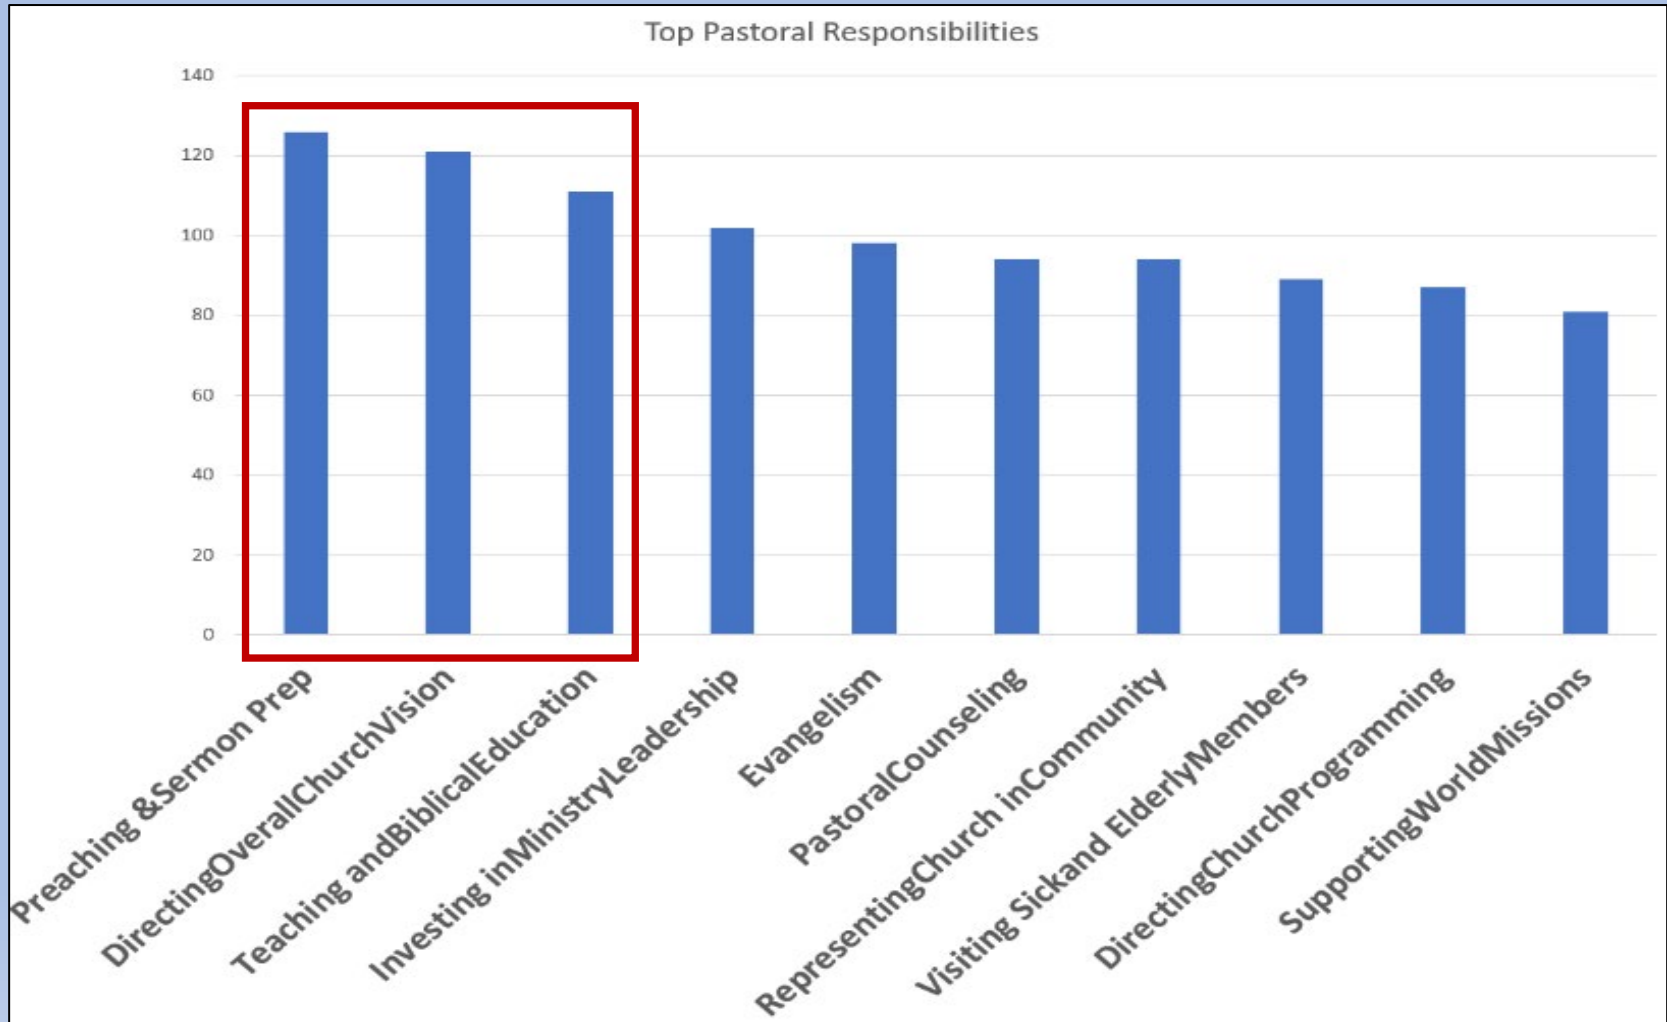

Key Take Away Questions