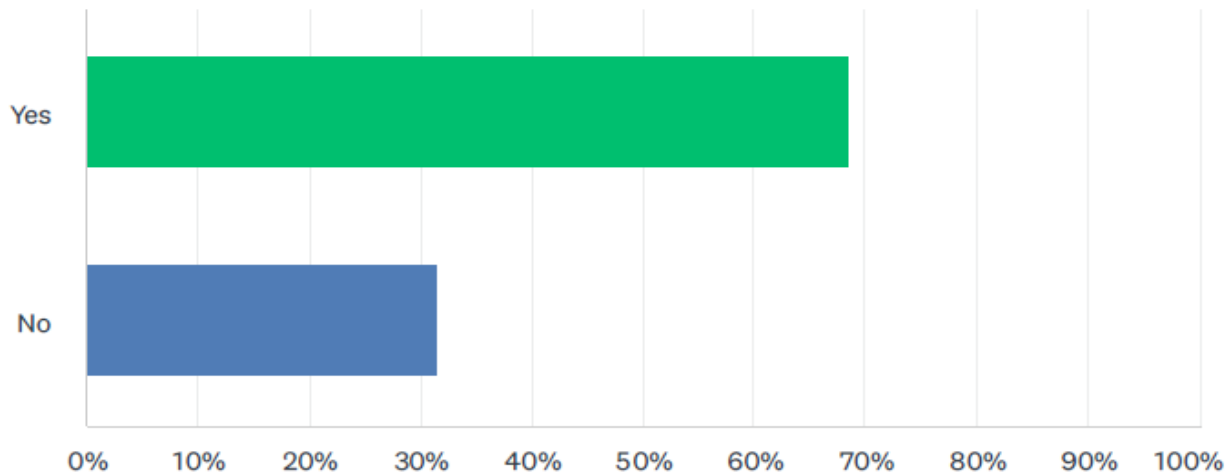

Demographics

- Q5: 50% were in a small group (no graph shown)
- Q6: 68% were involved in a ministry beyond church services

Q6 Are you involved in serving in a ministry of Calvary Baptist Church outside of attending services?

Answered: 174 Skipped: 2